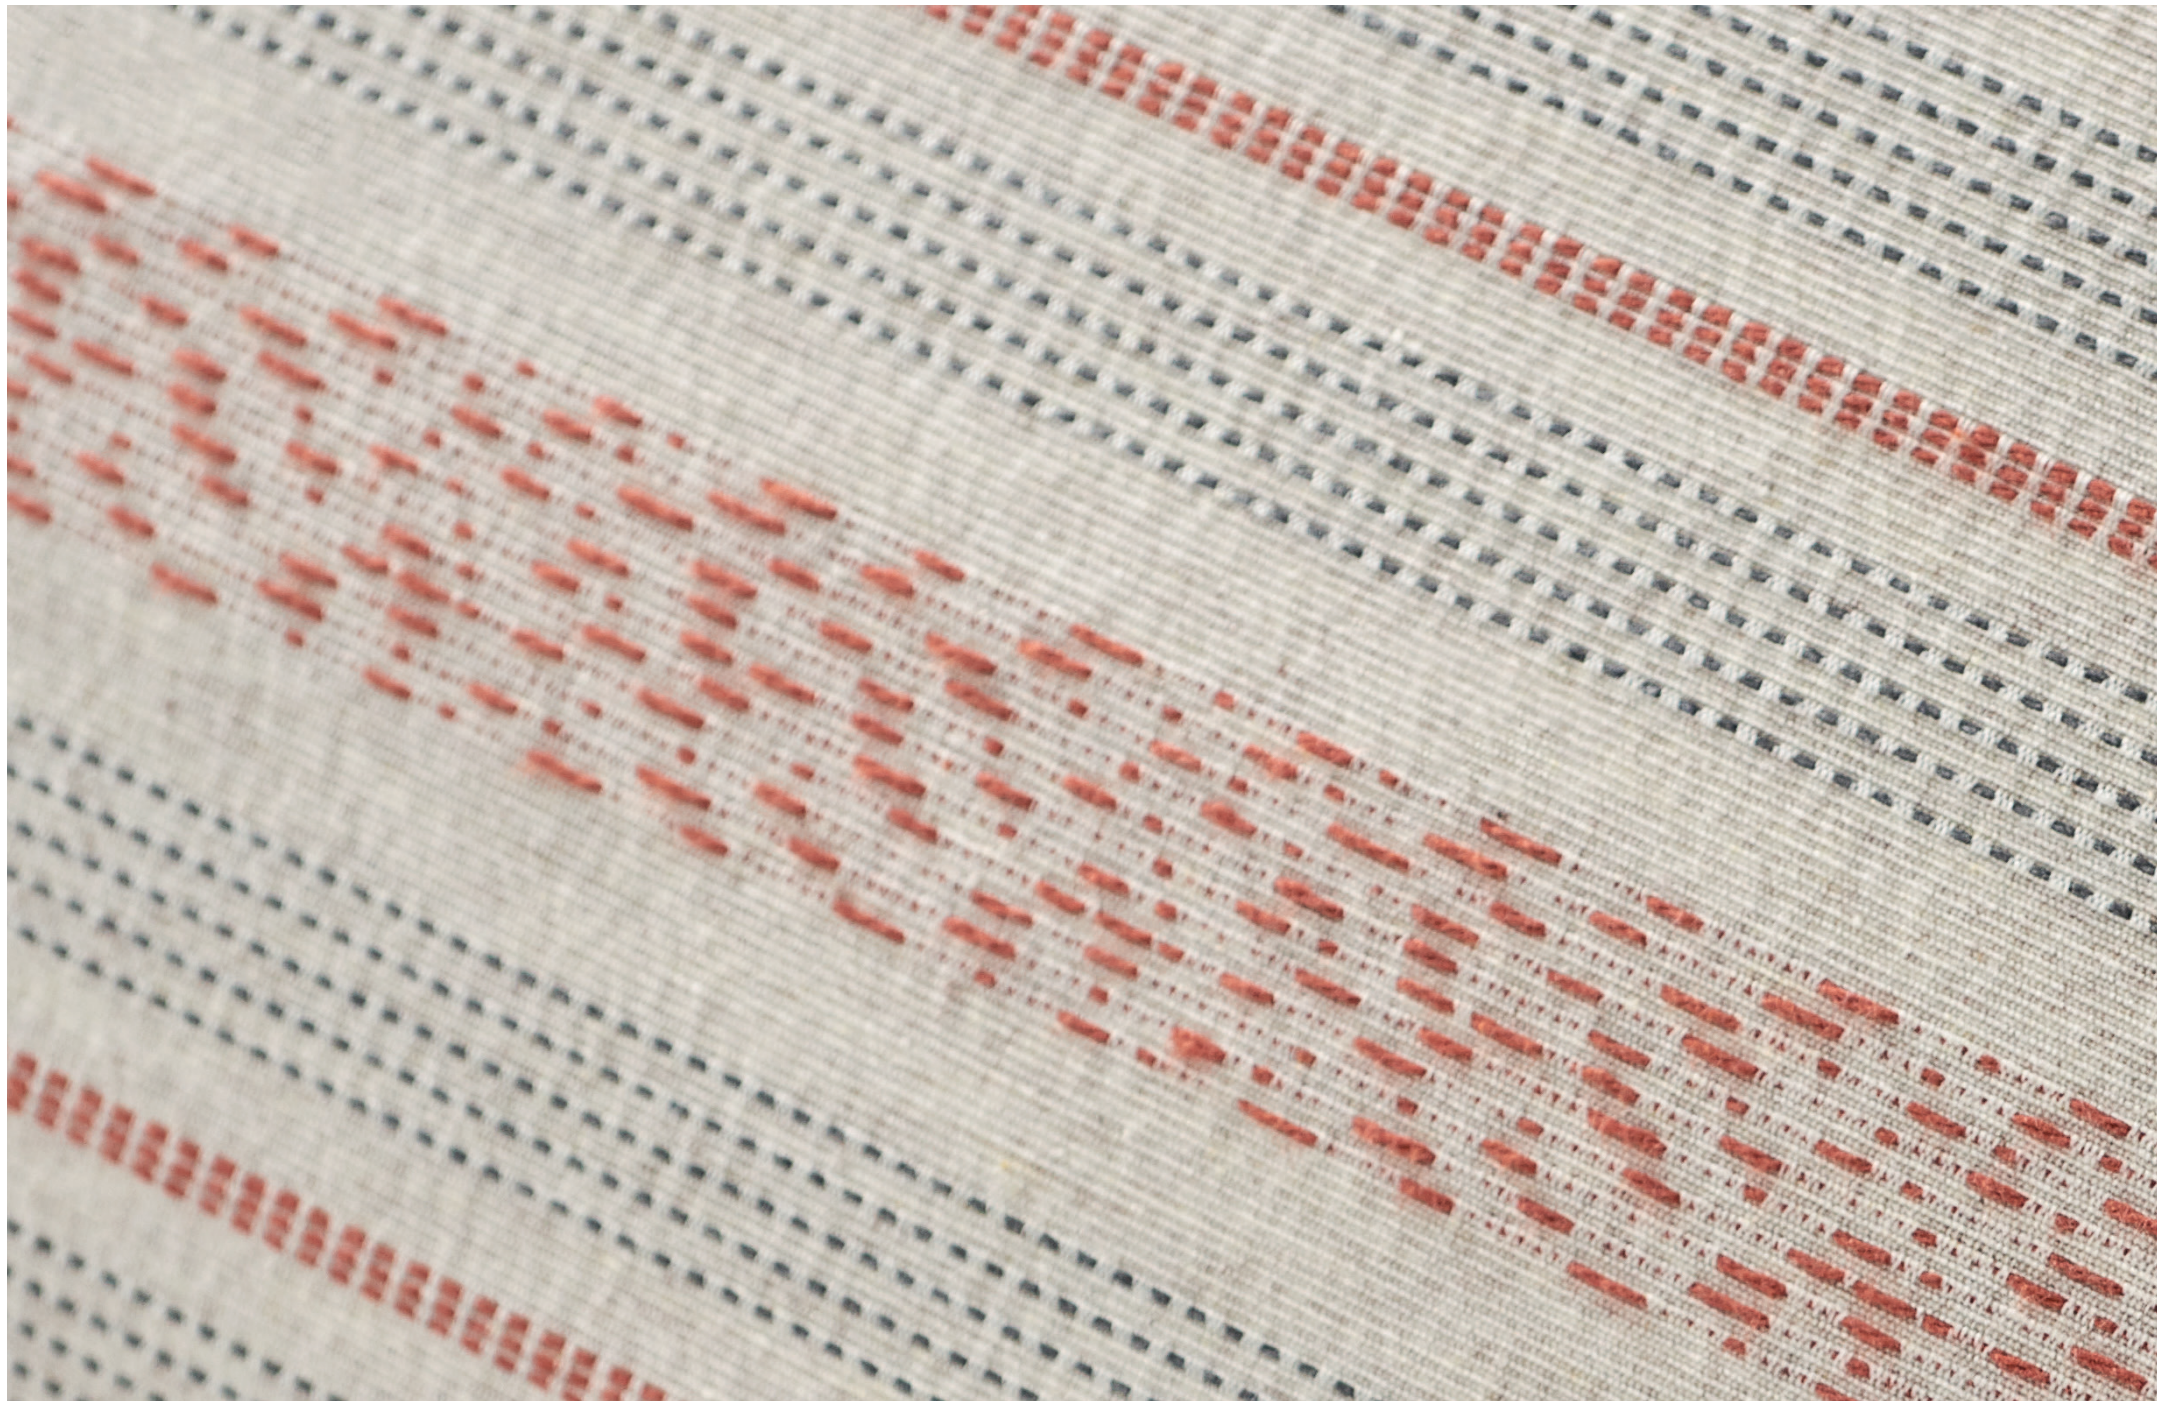

The image shows a close-up, angled view of a duvet cover fabric. The fabric has a complex woven pattern consisting of diagonal bands of red and grey threads. The red threads form a series of parallel lines, while the grey threads form a grid-like structure. The overall appearance is a textured, geometric pattern. The text is overlaid in the center of the image.