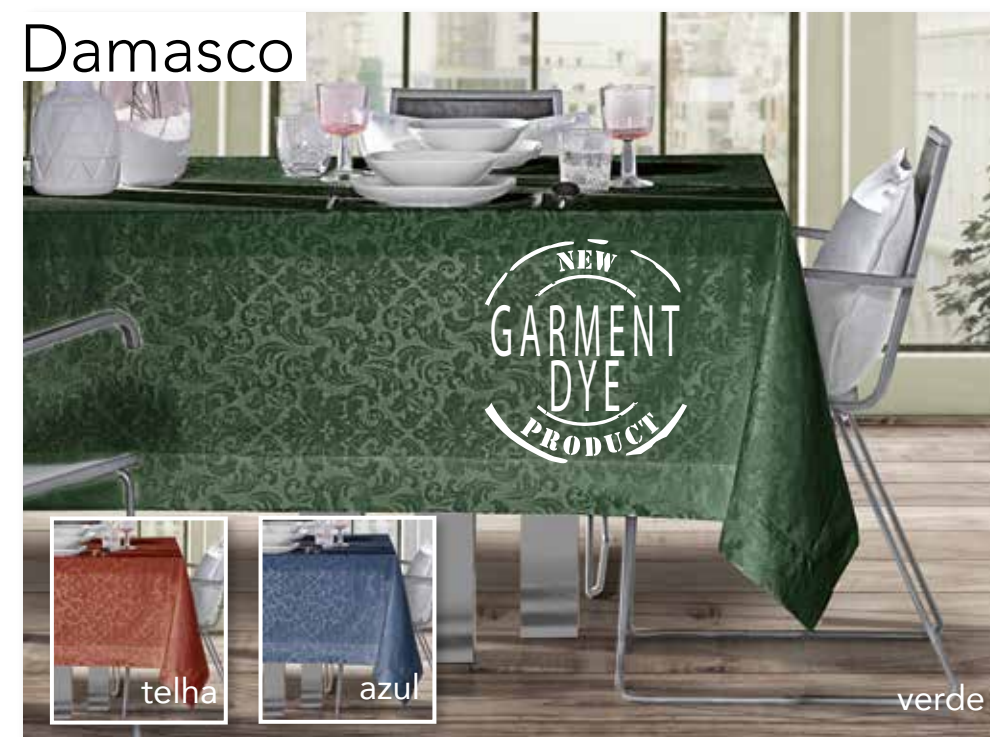

Couvert

Gourmet

Mate

Damasco

FELPOS

Terry Towel

Robe Terry towel

taupe